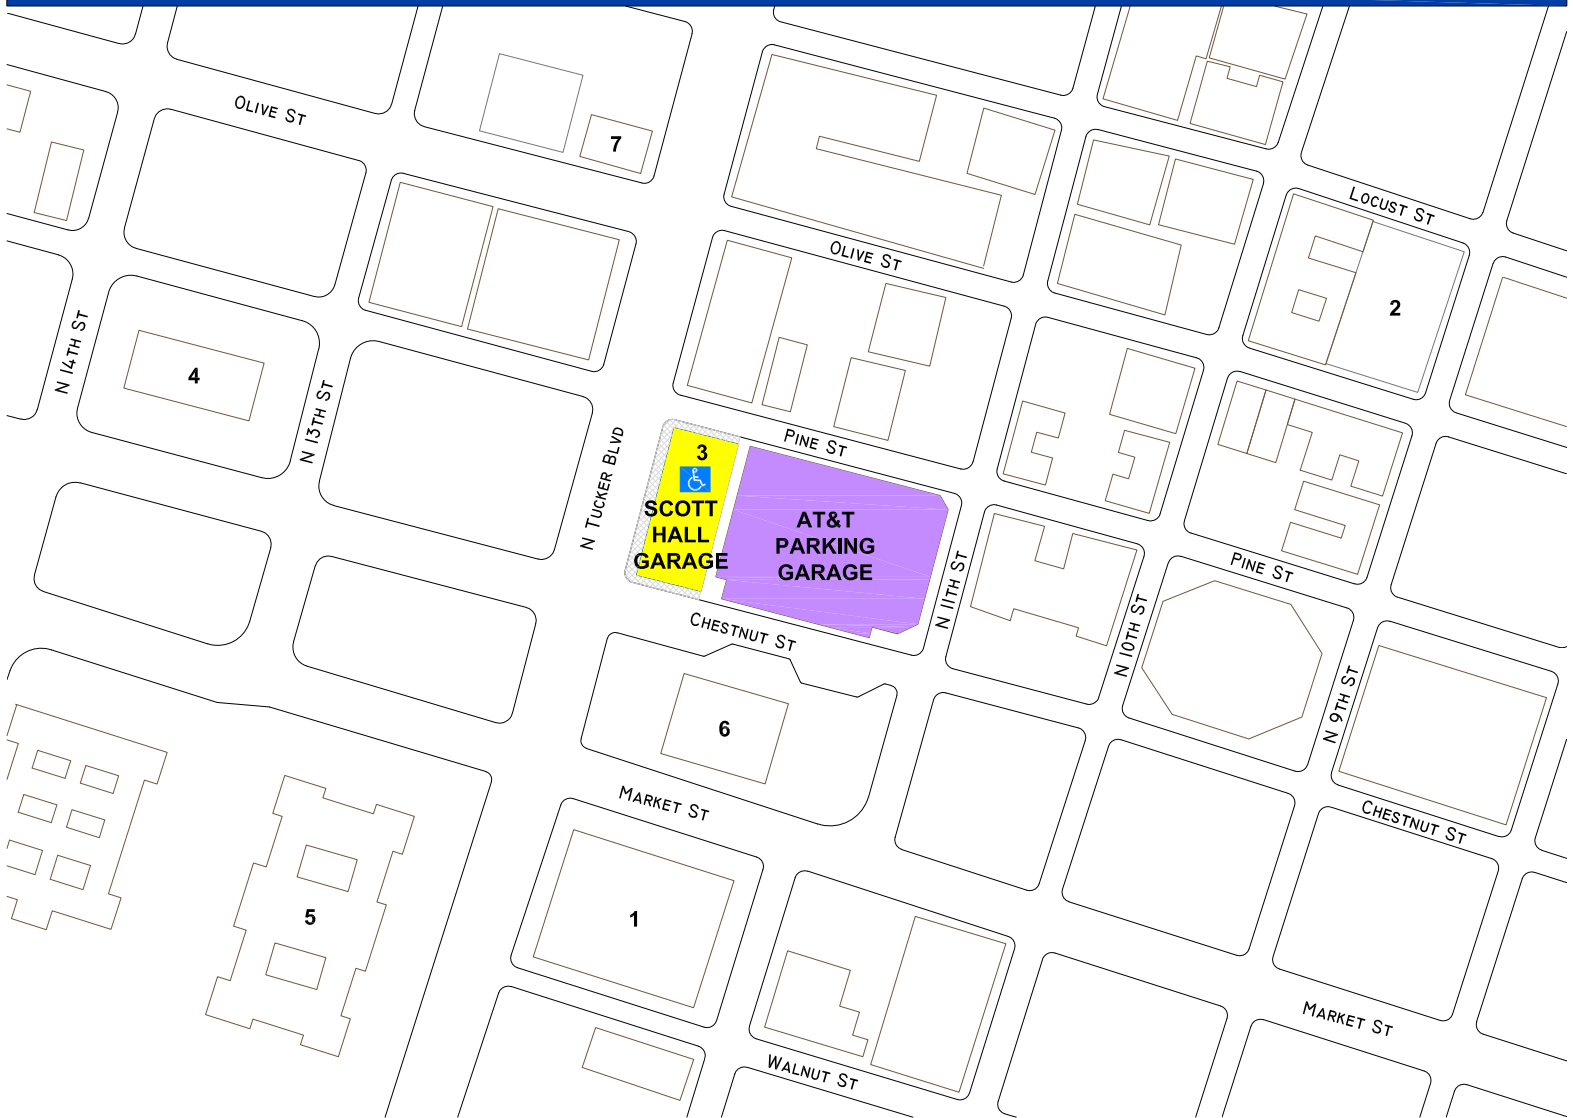

SAINT LOUIS UNIVERSITY

DOWNTOWN CAMPUS PARKING MAP

DOWNTOWN CAMPUS

BUILDINGS

DOWNTOWN CAMPUS

1. CARNAHAN COURTHOUSE CIRCUIT COURT
2. SCHNUCKS CULINARIA
3. SCOTT HALL
4. SOLDIERS MEMORIAL
5. ST. LOUIS CITY HALL
6. 22ND JUDICIAL CIRCUIT COURT
7. U.S. BANK